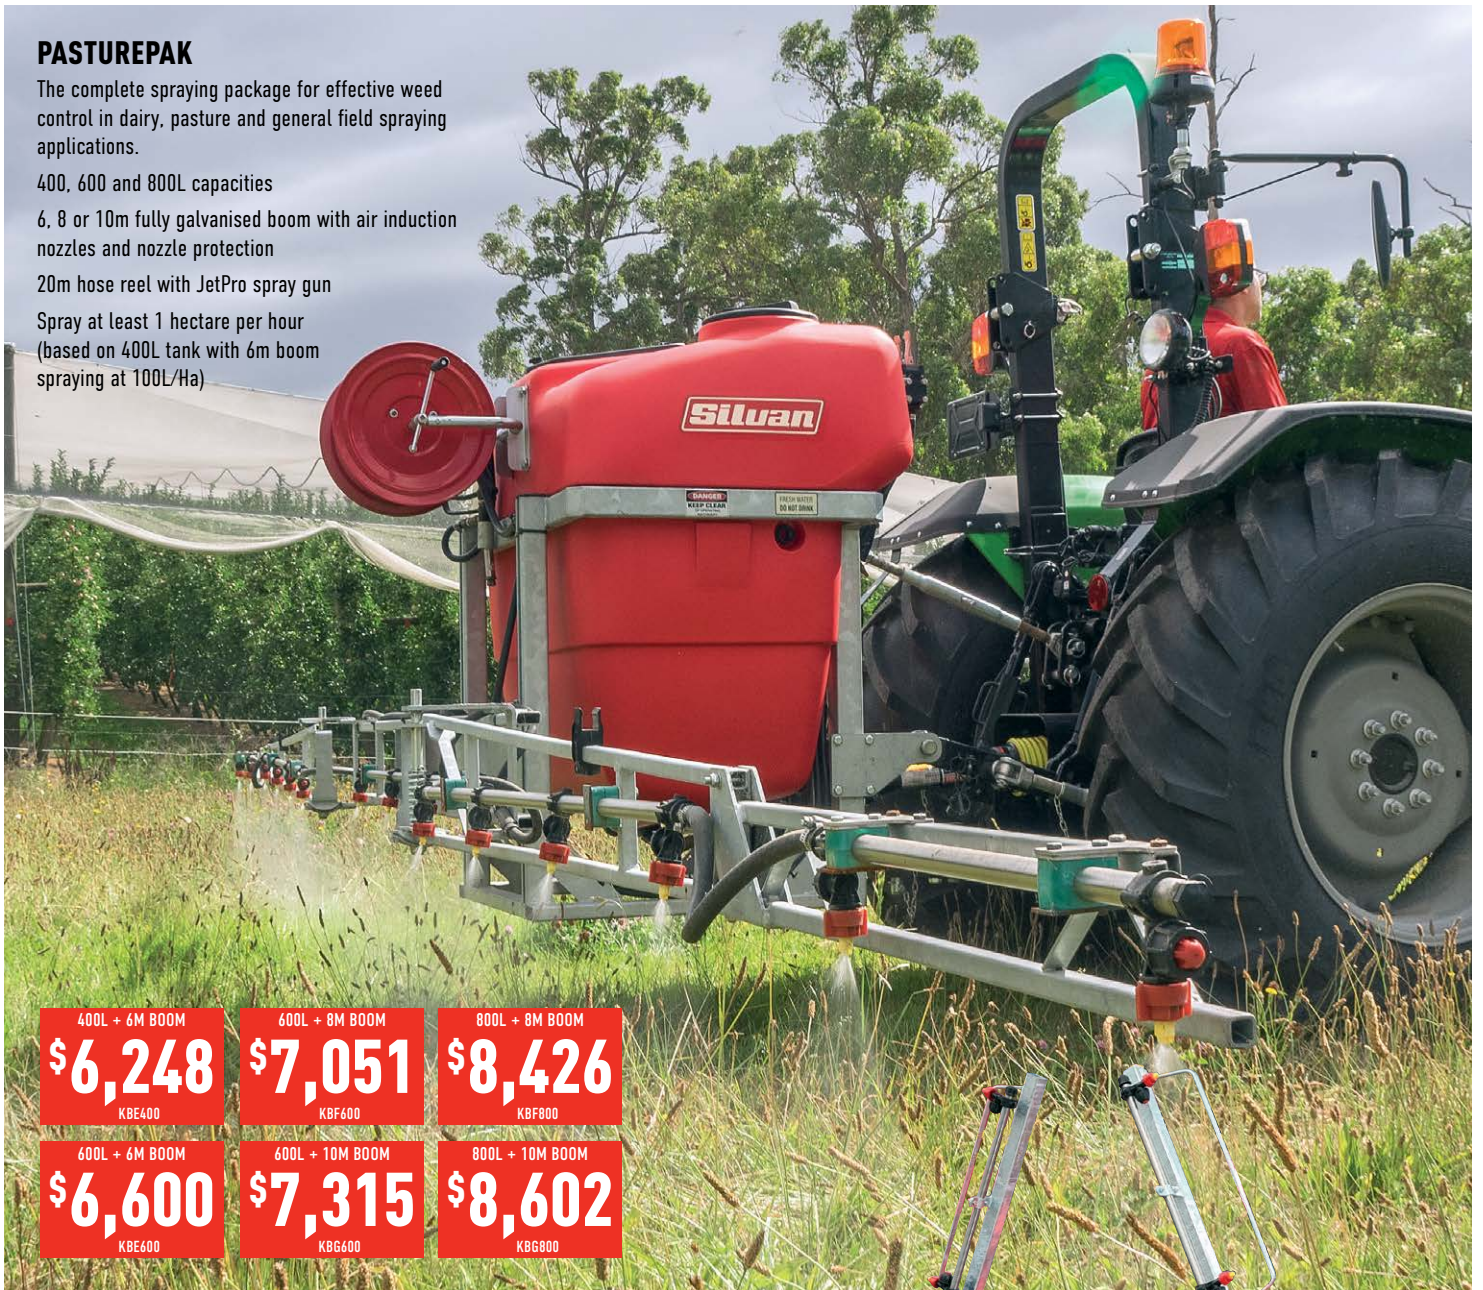

Fully galvanised chassis with adjustable drawbar | Silvan's tough and reliable galvanised 18m Paddock boom with hydraulic fold, tilt and lift and parallelogram

boom suspension | Forward and back end breakaway for added boom protection | 3 section Silvamatic electric controls with in-cab pressure adjustment | PTO driven diaphragm pump (132 L/min., 20 Bar) | Options include hydraulic drive pump, spray rate controller, mudguards and Silmix chemical hopper

^{600L}
\$5,489
KBC600

PASTUREPAK

The complete spraying package for effective weed control in dairy, pasture and general field spraying applications.

400, 600 and 800L capacities

6, 8 or 10m fully galvanised boom with air induction nozzles and nozzle protection

20m hose reel with JetPro spray gun

Spray at least 1 hectare per hour
(based on 400L tank with 6m boom spraying at 100L/Ha)

400L + 6M BOOM \$6,248 KBE400	600L + 8M BOOM \$7,051 KBF600	800L + 8M BOOM \$8,426 KBF800
600L + 6M BOOM \$6,600 KBE600	600L + 10M BOOM \$7,315 KBF600	800L + 10M BOOM \$8,602 KBF800

SUPER SERIES WITH HYDRAULIC BOOM

Silvan's heavy duty Super Series linkage sprayers are the ideal choice for larger farms and contractors fitted with the independent hydraulic fold Devil boom.

Silvan hydraulic HD devil boom with independent left/right fold | Oil backed diaphragm 132L/min (2000kPa) pump | Manual on/off controls and manual pressure adjustment