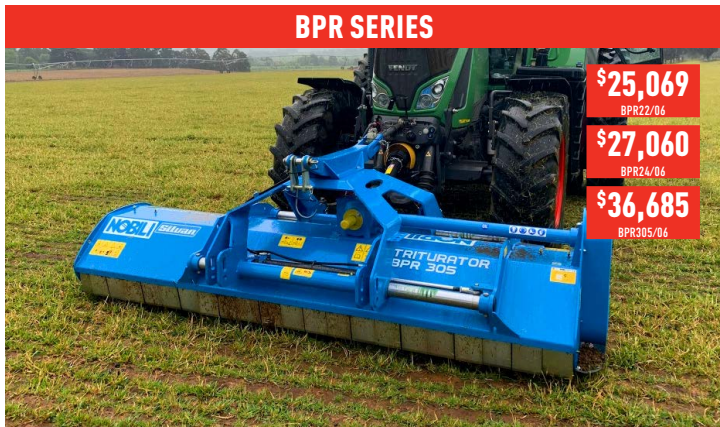

BPR SERIES

$25,069
BPR22/06

$27,060
BPR24/06

$36,685
BPR305/06