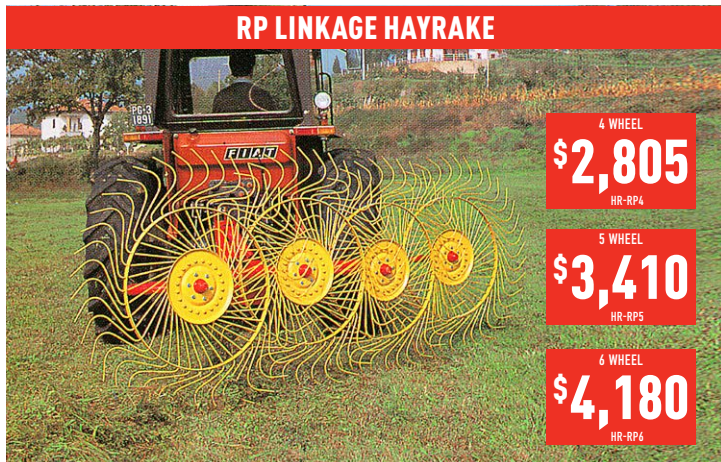

Two sets of hydraulics via tractor remotes (1 x fold, 1 x lift) | Trailing via tractor drawbar

12 WHEEL
WAS \$41,129
\$34,960
HR-MK12

14 WHEEL
WAS \$51,469
\$43,750
HR-MK14

16 WHEEL
WAS \$53,295
\$45,310
HR-MK16

18 WHEEL
WAS \$64,108
\$54,500
HR-MK18

20 WHEEL
WAS \$65,989
\$56,100
HR-MK20

RP LINKAGE HAYRAKE

4 WHEEL
\$2,805
HR-RP4

5 WHEEL
\$3,410
HR-RP5

6 WHEEL
\$4,180
HR-RP6

A simple robust inline hayrake requiring minimal maintenance; suitable for raking, turning & spreading hay crops, grain crops, stubble and sugar cane debris.

4, 5 and 6 wheel models | Working widths 2.6 - 4.1m

H90 TRAILED HAYRAKE

8 WHEEL
WAS \$13,475
\$11,860
H90-V8

10 WHEEL
WAS \$14,289
\$12,580
H90-V10

Suitable for raking, turning and spreading hay crops and grain crop stubble.